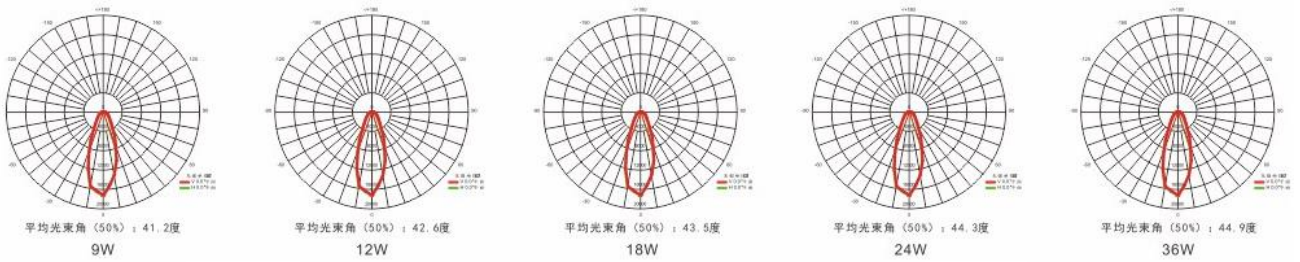

LED WALL WASHER

SERIE PL-803

Feature

- Shape design with Imitation of fluid dynamics concept, simple and easy-replaceable, self-clean design guarantee the LED light clean.
- Shape with dust free design, good for heat radiation.
- Convectional design, good for heat radiation.
- Waterproof structure design

Application

Outdoor Illumination/Interior Decorative Lighting /Building Lighting

Light Distribution Curve

Product dimension

A500*B60*C75*D147mm 9W-12W
A1000*B60*C75*D147mm 18W-24W-36W

Bracket dimension

9W-12W-18W-24W-36W

Technical indicators	PL-803-9	PL-803-12	PL-803-18	PL-803-24	PL-803-36
Rated Power	9W	12W	18W	24W	36W
The Input Voltage	180-240V	180-240V	180-240V	180-240V	180-240V
Power factor	≥0.5	≥0.5	≥0.95	≥0.95	≥0.95
Light angle	45°, 45°	45°, 45°	45°, 45°	45°, 45°	45°, 45°
Color Temperature	3000- 6000K	3000- 6000K	3000- 6000K	3000- 6000K	3000- 6000K
Efficiency	80lm/W	80lm/W	80lm/W	80lm/W	80lm/W
Working Temperature	- 20~65°C	- 20~65°C	- 20~65°C	- 20~65°C	- 20~65°C
Protection Grade	IP65	IP65	IP65	IP65	IP65