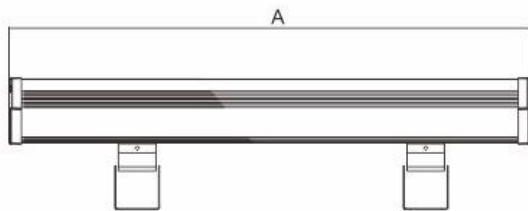

LED WALL WASHER

SERIE PL-803

Feature

- Shape design with Imitation of fluid dynamics concept, simple and easy-replaceable, self-clean design guarantee the LED light clean.
- Shape with dust free design, good for heat radiation.
- Convectional design, good for heat radiation.
- Waterproof structure design

Application

Outdoor Illumination/Interior Decorative Lighting /Building Lighting

Light Distribution Curve

Product dimension

A500*B60*C75*D147mm 9W-12W
A1000*B60*C75*D147mm 18W-24W-36W

Bracket dimension

9W-12W-18W-24W-36W

Technical indicators	PL-803-9	PL-803-12	PL-803-18	PL-803-24	PL-803-36
Rated Power	9W	12W	18W	24W	36W
The Input Voltage	180-240V	180-240V	180-240V	180-240V	180-240V
Power factor	≥0.5	≥0.5	≥0.95	≥0.95	≥0.95
Light angle	45°, 45°	45°, 45°	45°, 45°	45°, 45°	45°, 45°
Color Temperature	3000- 6000K	3000- 6000K	3000- 6000K	3000- 6000K	3000- 6000K
Efficiency	80lm/W	80lm/W	80lm/W	80lm/W	80lm/W
Working Temperature	- 20~65°C	- 20~65°C	- 20~65°C	- 20~65°C	- 20~65°C
Protection Grade	IP65	IP65	IP65	IP65	IP65